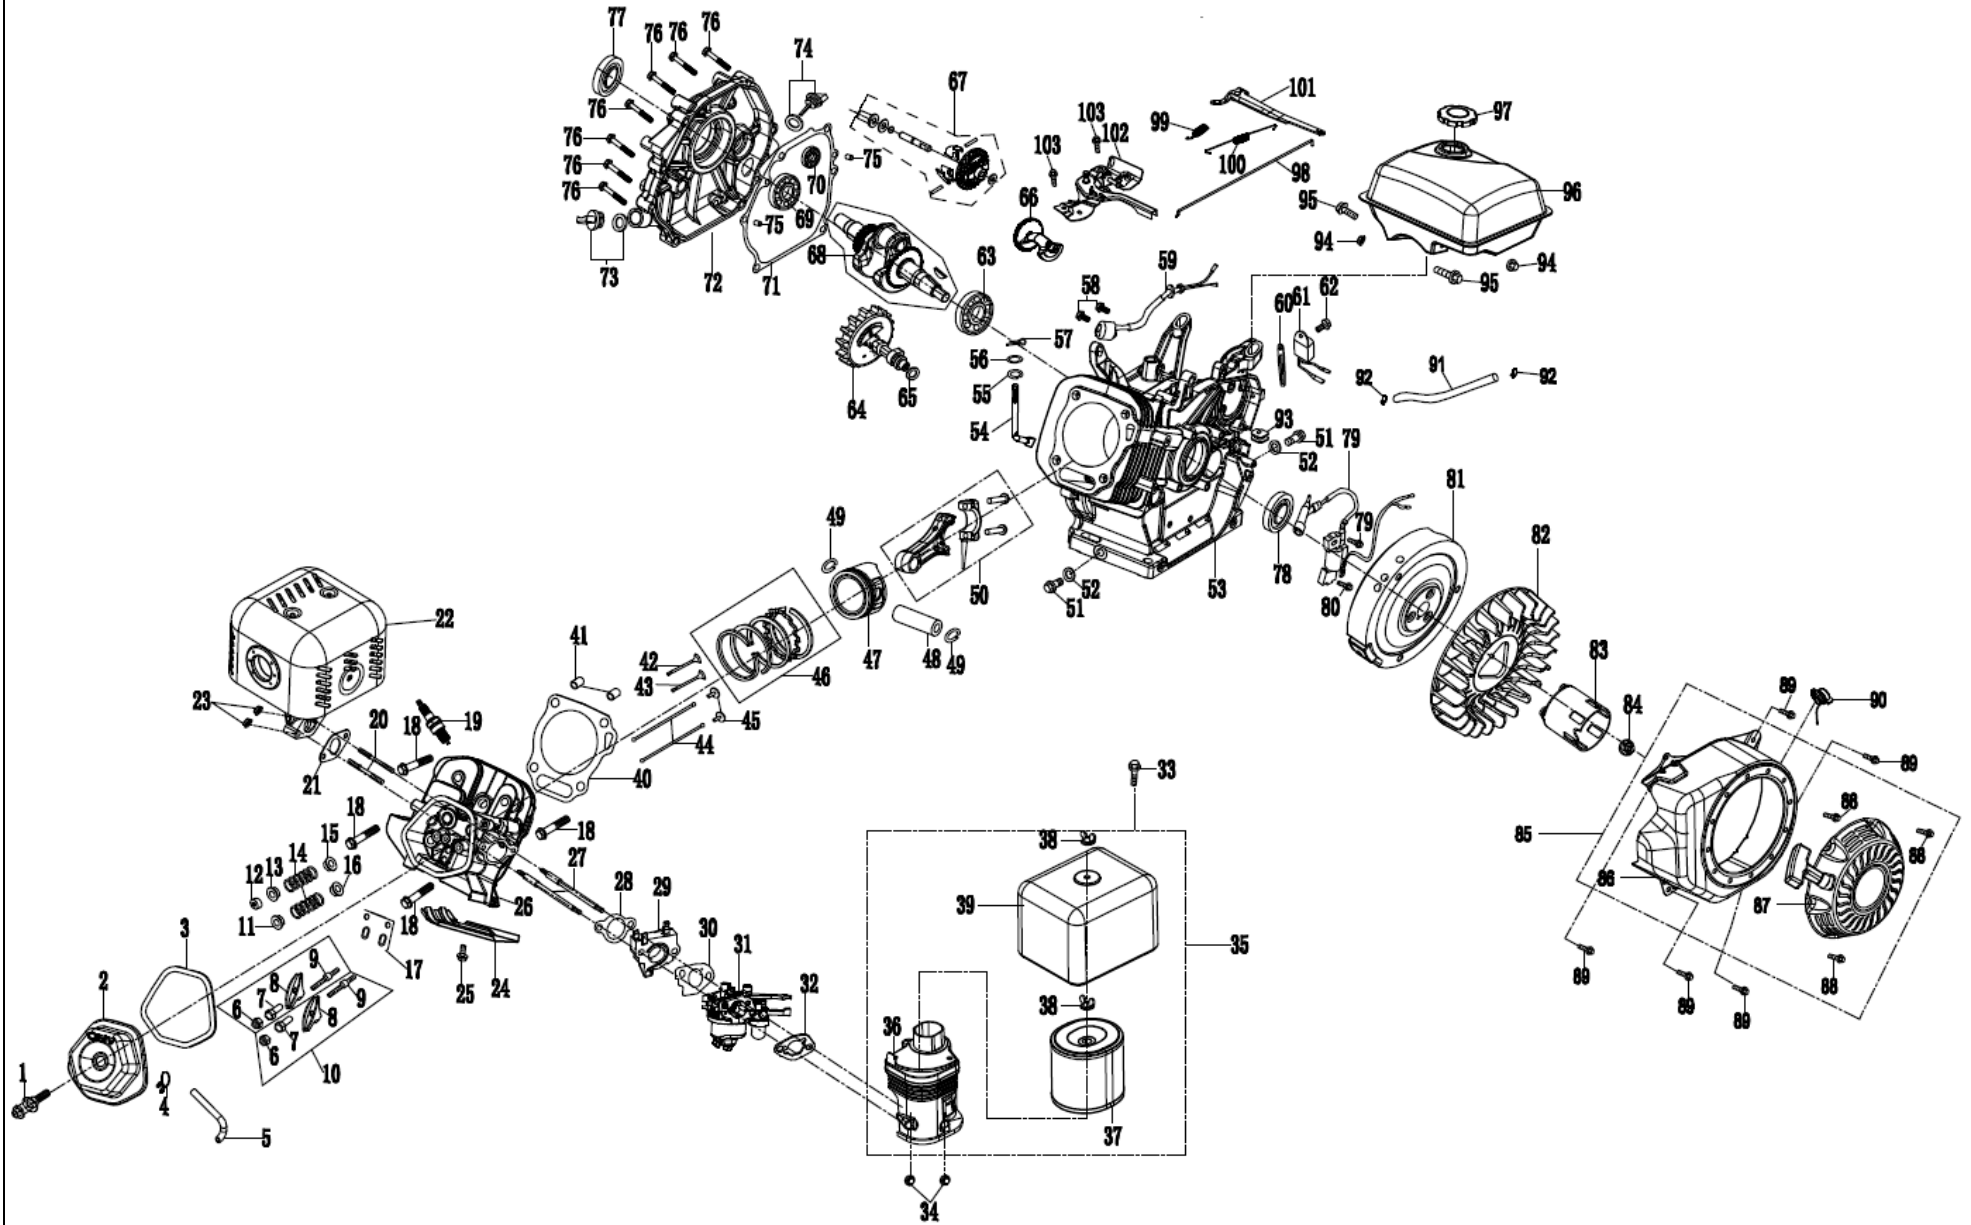

Explosive view for water pump SCWP100

E-01 engine.....	2-6
E-02 frame	7
E-03 pump.....	8-9
E-04 accessory.....	10

E-01

NO.	Part NO.	Description			数量 QTY	
			English	Price (USD)		N.W. (kg) /PC
1	33580-00014-01		BOLT,M6×60		1	0.04683
2	20021-00004-01		COVER COMP.HEAD		1	0.20510
3	33048-00028-00		GASKET,HEAD COVER		1	0.01790
4	/		CLIP,FUEL PIPE		1	0.00101
5	34023-00020-01		TUBE,BREATHER		1	0.01645
6	30121-00034-00		NUT,VALVE ADJUSTING		2	0.00225
7	30134-00005-01		ROCKER SHAFT		2	0.01540
8	34019-00005-00		ROCKER ARM		2	0.02305
9	30110-00033-00		BOLT VALVE		2	0.01511
10	/				/	
11	34016-00005-00		RETAINER,VALVE SPRING		1	0.01147
12	34016-00009-00		ROTATOR,VALVE		1	0.00211
13	34016-00005-00		RETAINER,VALVE SPRING		1	0.01147
14	34015-00023-00		SPRING,VALVE		2	0.02565
15	34007-00001-01		OIL SEAL		1	0.00115
16	/		RETAINER,VALVE BOTTOW		2	0.00218
17	34017-00008-00		PLATE,PUSH ROD GUIDE		1	0.01563
18	30101-00506-01		BOLT, M10×80		4	0.05787
19	20027-00011-00		SPARK PLUG		1	0.05750
20	30110-00028-01		BOLT,STUD,EXHAUST		2	0.01527
21	33048-00095-00		WASHER,MUFFLER		1	0.00425
22	20202-00338-01		MUFFLER ASSY		1	2.28945
23	30125-00003-01		NUT M8		2	0.00641
24	34021-00001-01		WIND COVER,DOWN		1	0.06234