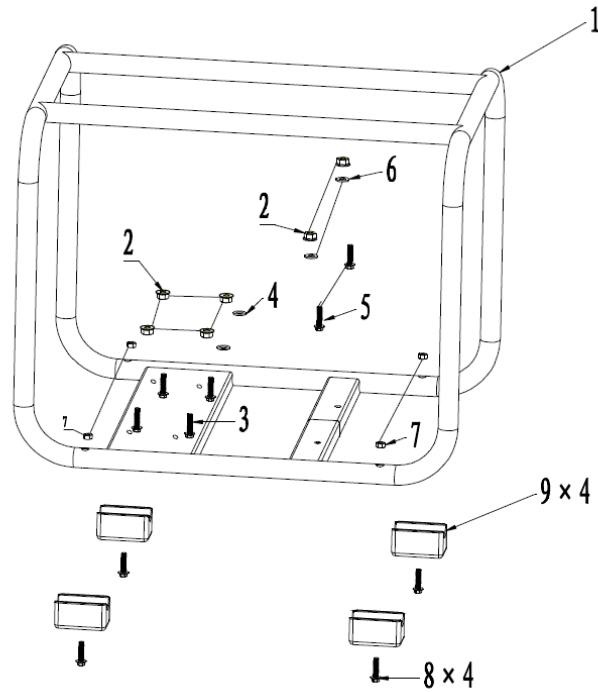

E-02

NO.	Part NO.	Description			数量 QTY		N.W. (kg) /PC
			English	Price (USD)			
1	20090-00050-00		Frame assy		1		
2	30125-00028-00		Nut		6		
3	30101-00495-01		Bolt		4		
4	30136-00123-01		Flat washer		2		
5	30101-00101-01		Bolt		2		
6	30136-00127-00		Flat washer		2		
7	30128-00011-00		Nylon nut		4		
8	30114-00021-00		screw		4		
9	34030-00066-01		rubber mat		4